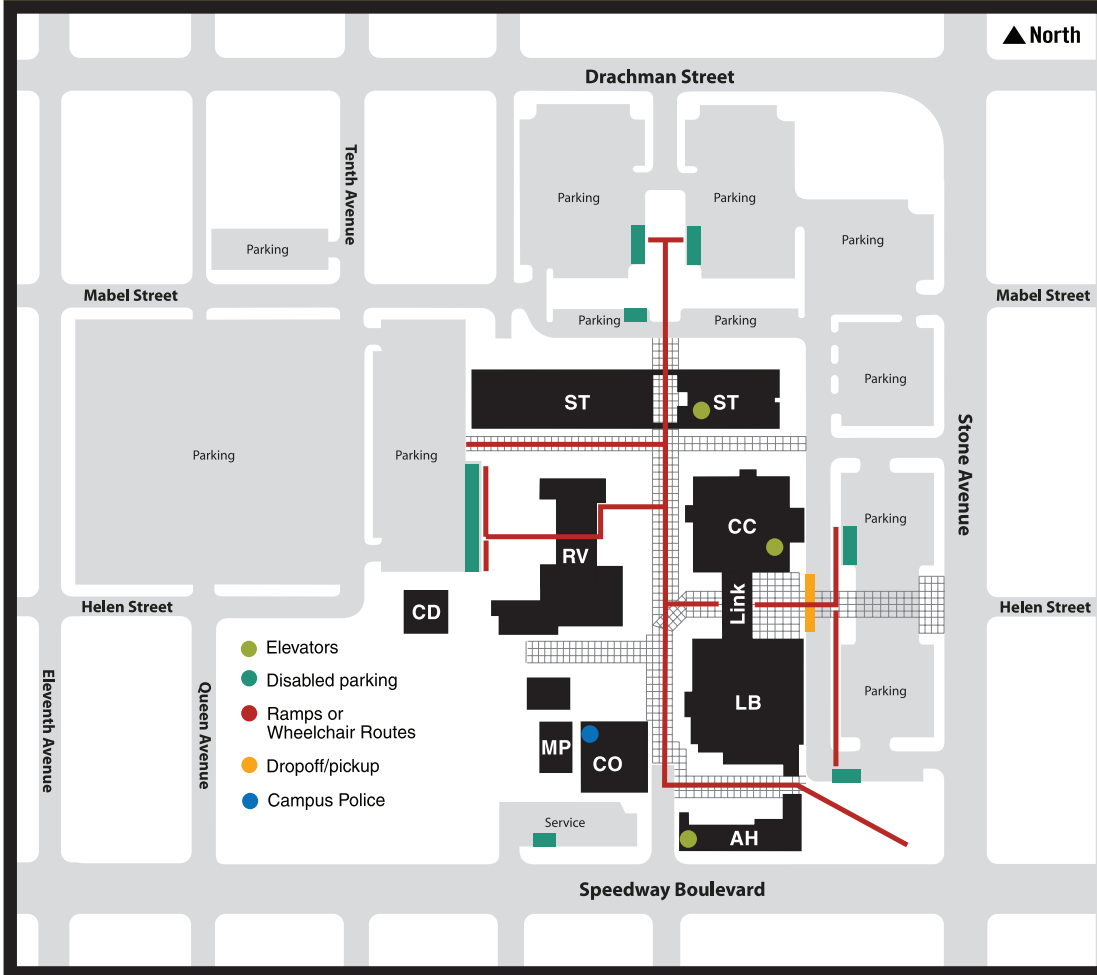

Downtown Campus

1255 NORTH STONE AVENUE, TUCSON, AZ 85709

1255 North Stone Ave.
Tucson, AZ 85709-3000
(520) 206-7171

Directions: Located east of I-10 on North Stone Avenue between Drachman and Speedway

PimaCommunityCollege